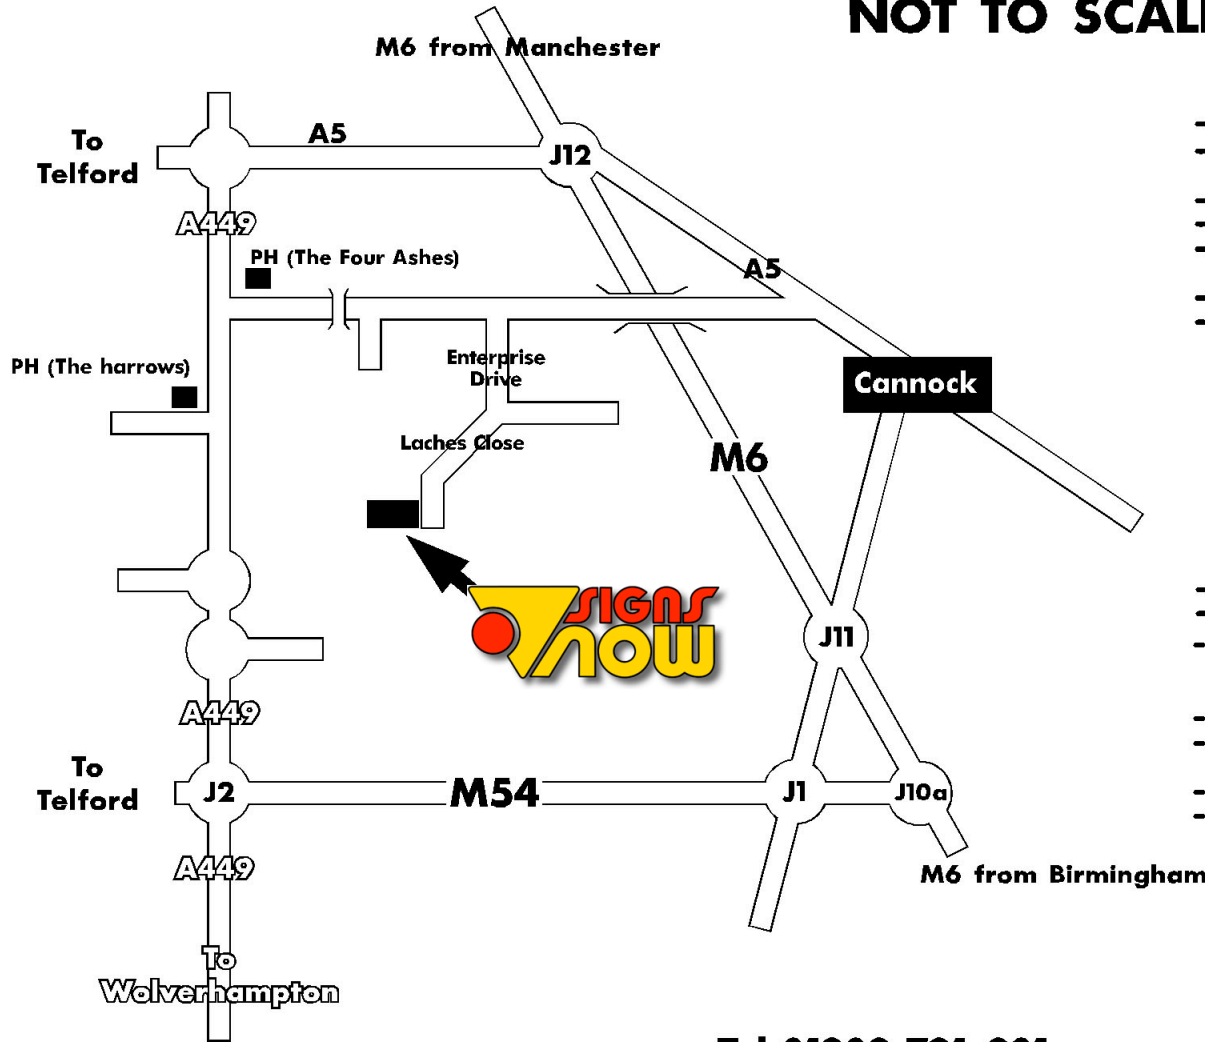

# Directions to SIGNS NOW

**NOT TO SCALE**

## FROM NORTH

- M6 Exit J12 & take A5 towards TELFORD
- At the 1st island take the 1st exit signed A449 WOLVERHAMPTON
- Continue down the A449 for approx 1.5 miles
- At the Four Ashes pub turn left onto the A1111
- After you pass under a low bridge (approx 400m) take the 2nd turn on the right into Enterprise Drive
- After 100m turn right into Laches Close
- After 200m Vision House is on your right.

## FROM SOUTH

- M6 exit J10a signed M54 TELFORD
- M54 exit J2 signed A449 STAFFORD
- After approx 1 mile proceed straight across 2 roundabouts in close proximity - continue for approx 1 more mile
- Turn right onto the A1111 by the Four Ashes pub
- After you pass under a low bridge (approx 400m) take the 2nd turn on the right into Enterprise Drive
- After 100m turn right into Laches Close
- After 200m Vision House is on your right.

Vision House  
Calibre Industrial Park  
Laches Close  
off Enterprise Drive  
Four Ashes  
Wolverhampton  
WV10 7DZ

**Tel 01902 791 201**